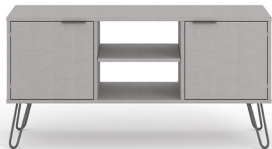

AUGUSTA
Coffee Table
Oak Look
£140 + Vat
90cm x 46cm x 46cm

COXMOOR
Coffee Table
Oak
£136.24 + Vat
120cm x 60cm x 48cm

PADSTOW
Coffee Table
Oak/Black
£253.00+Vat
70cm x 120cm x 42cm

Lounge Furniture Coffee/Lamp/Media Units